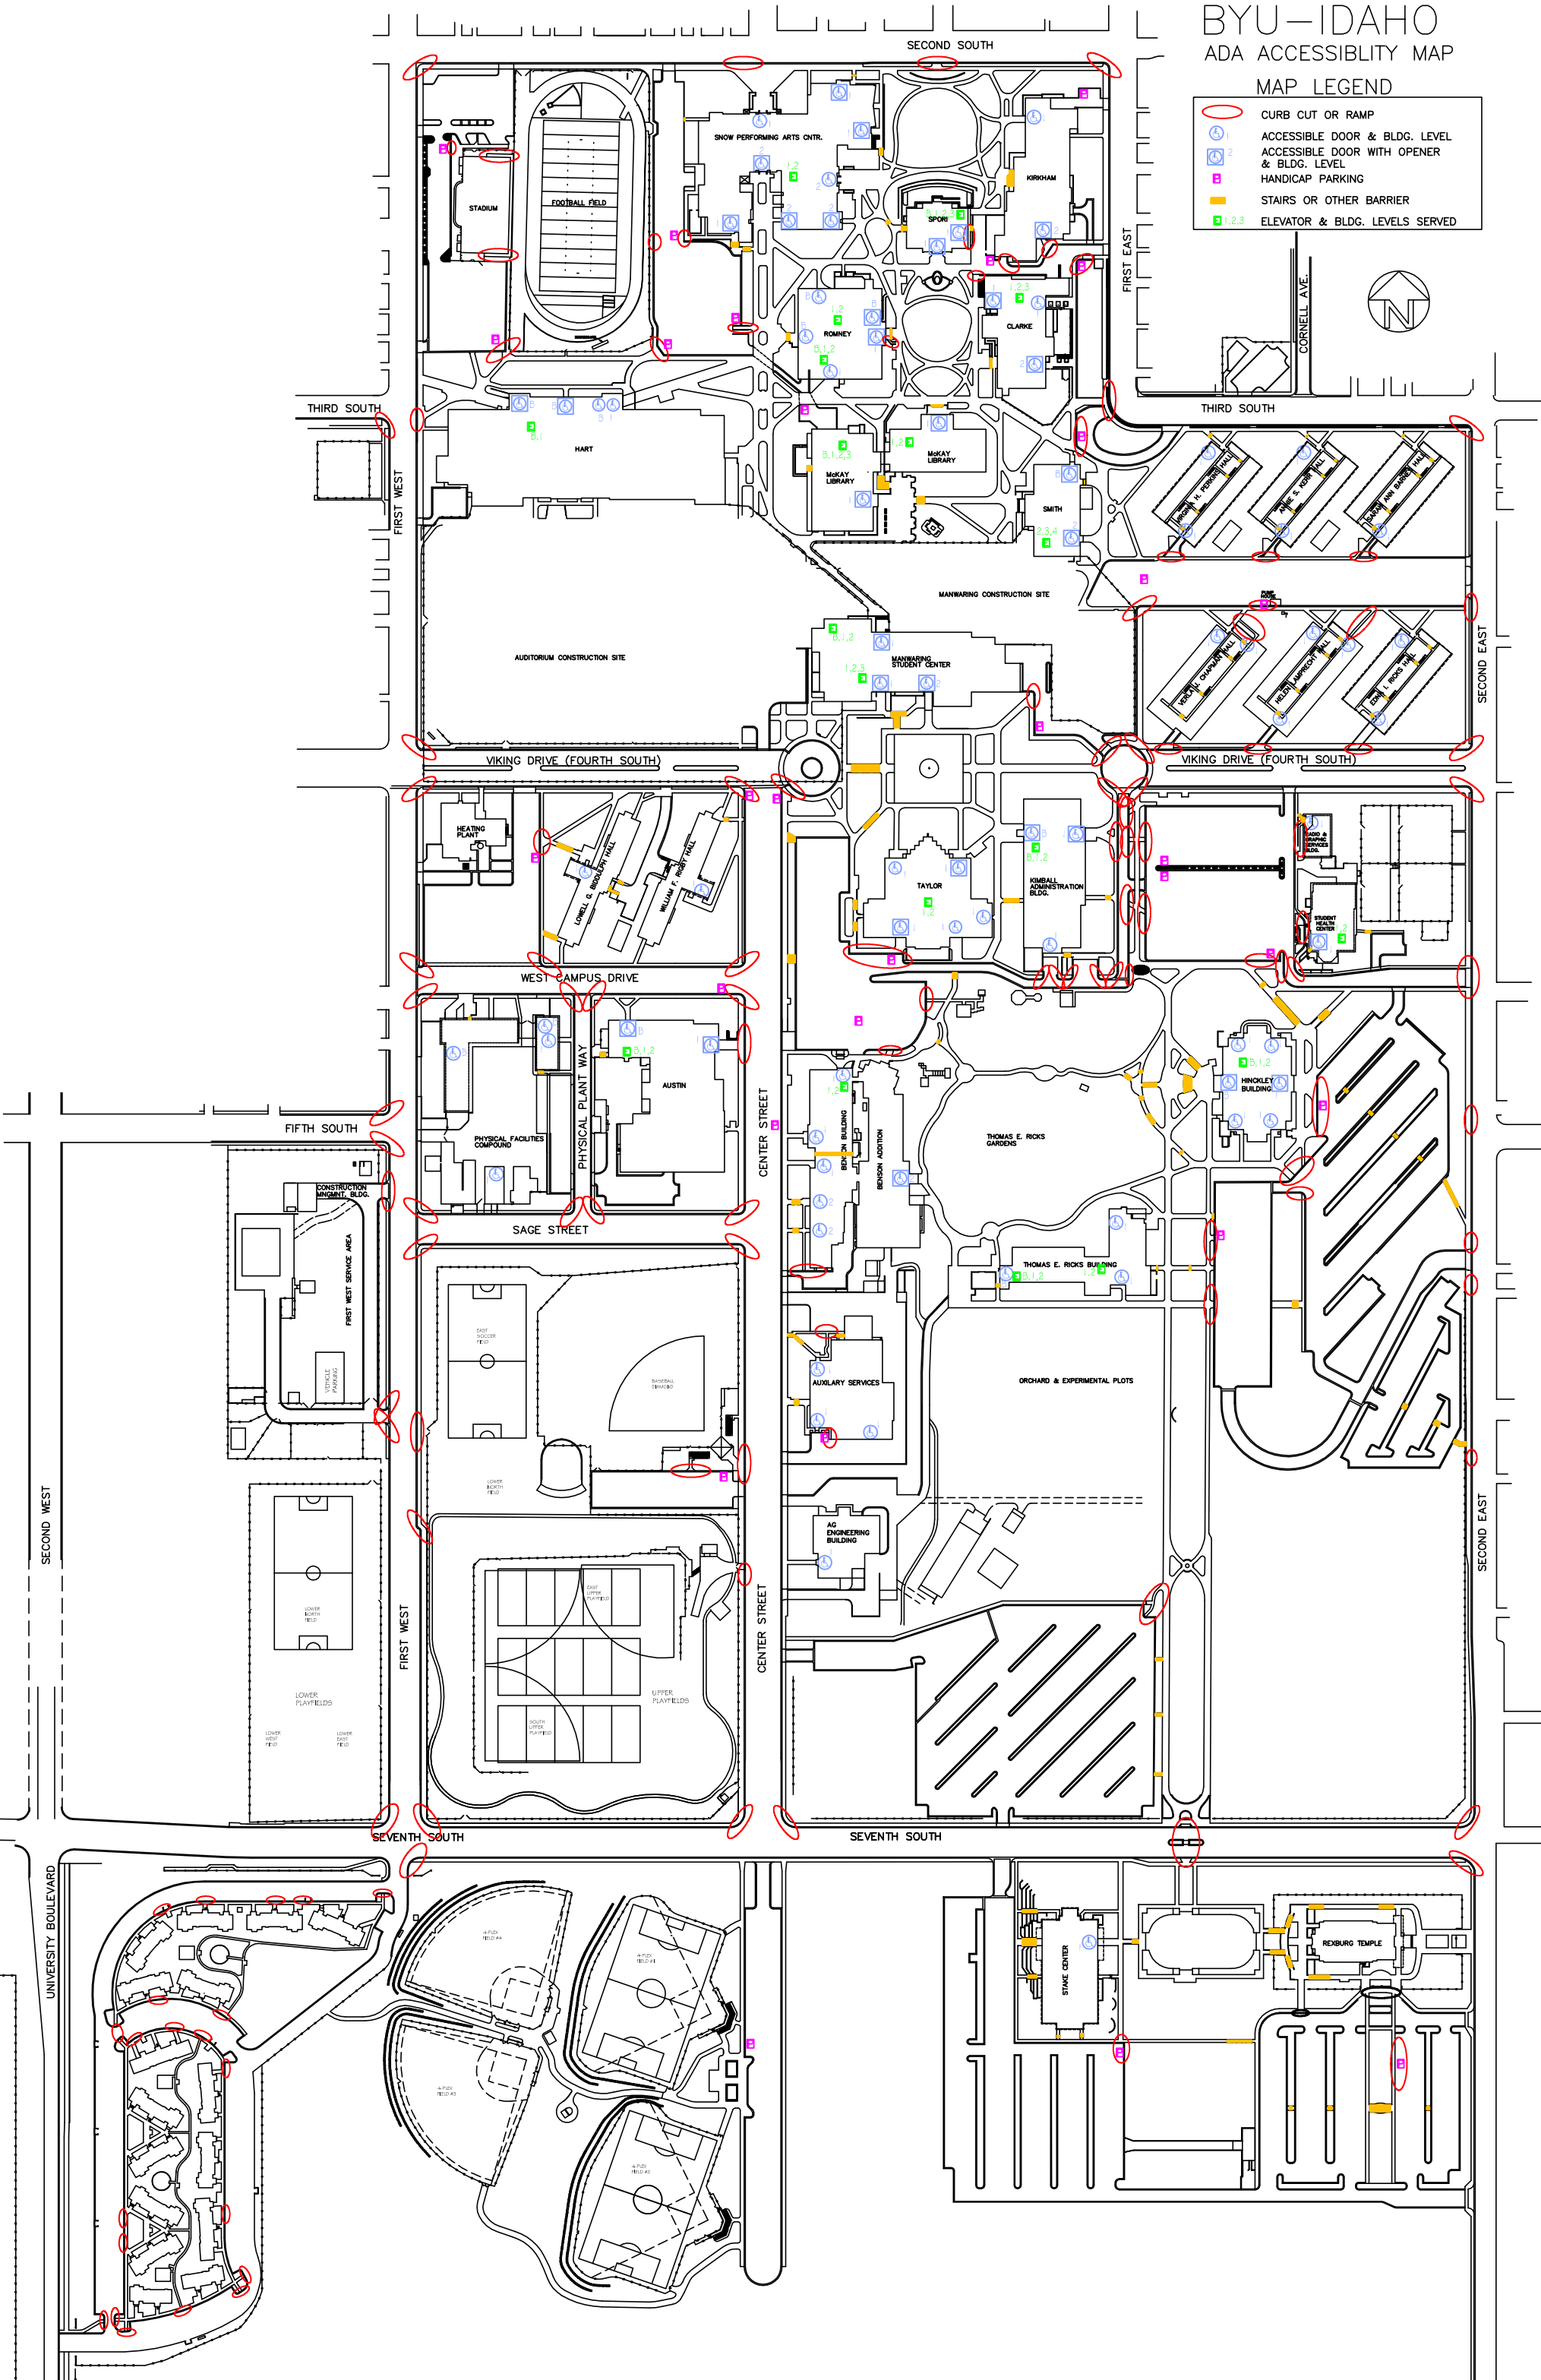

# BYU-IDAHO ADA ACCESSIBILITY MAP

## MAP LEGEND

-  CURB CUT OR RAMP
-  ACCESSIBLE DOOR & BLDG. LEVEL
-  ACCESSIBLE DOOR WITH OPENER & BLDG. LEVEL
-  HANDICAP PARKING
-  STAIRS OR OTHER BARRIER
-  ELEVATOR & BLDG. LEVELS SERVED

SECOND WEST

UNIVERSITY BOULEVARD

SECOND EAST

SECOND EAST