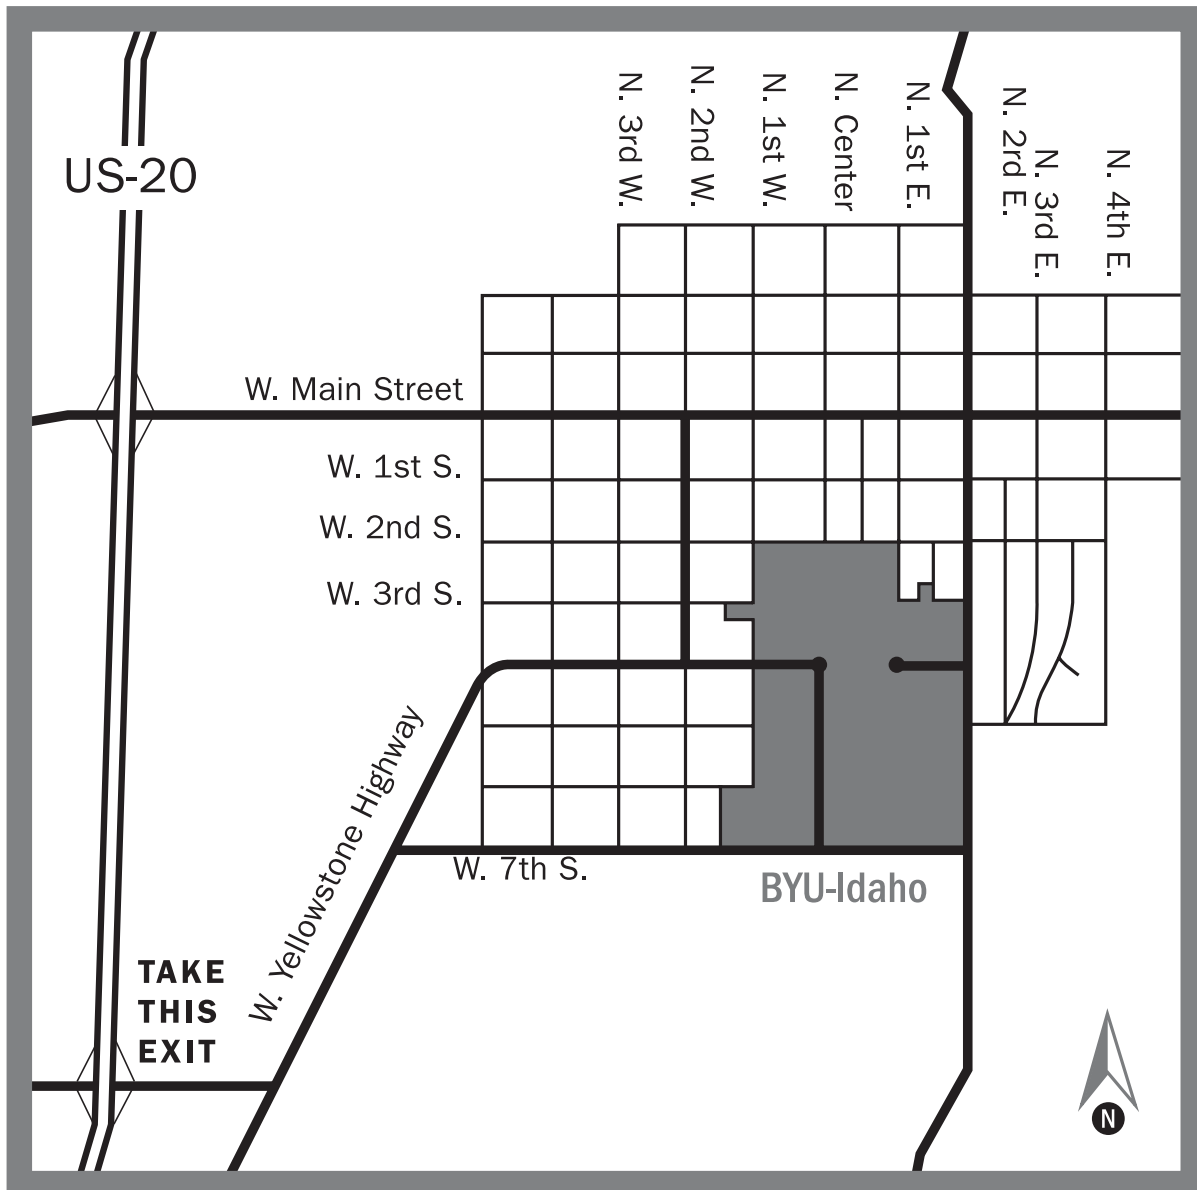

Maps

Brigham Young University-Idaho 2006-2007

KEY

① = Information Desk

Ⓥ = Visitor Parking

#	Name	Code	#	Name	Code
1	BYU-Idaho Stadium	STA	38	Thomas E. Ricks Memorial Gardens	TRG
1a	Outdoor Rental Center	ORC	39	Gordon B. Hinckley Bldg.	HIN
1b	Stadium Studio	STU	40	Construction Management Lab	CML
3	Eliza R. Snow Performing Arts Center	SNO	44	Auxiliary Services Bldg.	ASB
4	Jacob Spori Bldg.	SPO	45	Thomas E. Ricks Bldg.	RKS
5	Oscar A. Kirkham Bldg.	KRK	47	Ag. Engineering Bldg.	AGM
6	George S. Romney Sciences Bldg.	ROM	51	University Village (families)	UV
7	John L. Clarke Bldg.	CLK			
9	John W. Hart Physical Education Bldg.	HRT		Playfields	
10	David O. McKay Library	MCK	2	Stadium Track and Field	STF
11	Joseph Fielding Smith Bldg.	SMI	8	Tennis Courts, Lower	TCL
12	Smith Annex	SA	17	Hart Diamond	HTD
13	Perkins Hall (women)	PER	18	Hart Playfield	HTP
14	Kerr Hall (women)	KER	30	Tennis Courts, Upper	TCU
15	Barnes Hall (women)	BRN	41	Sand Volleyball Courts	SVC
19	Hyrum Manwaring Student Center (Bookstore, Food Service, Ticket Office)	MC	42	East Soccer Field	ESF
20	Chapman Hall (women)	CHP	43	Baseball Diamond	BBD
21	Lamprecht Hall	LAM	46	West Soccer Field	WSF
22	Ricks Hall (women)	RIC	48	Lower West Playfield	LWP
23	Heating Plant	HTG	49	Lower East Playfield	LEP
24	Biddulph Hall (men)	BID	50	Upper Playfield	UP
25	Rigby Hall (faculty offices)	RIG		Additional Off-campus Locations	
26	John Taylor Bldg.	TAY	52	University Stake Center, 95 E 7th South	
27	Spencer W. Kimball Student & Admin. Services Bldg.	KIM		Fourth Ward Meetinghouse, 166 S 1 East	4WD
28	Radio and Graphic Services Bldg.	RGS		Alumni & Friends Visitors' Center 16 E Main Street	ALM
29	Student Health & Counseling Center	SHC		Badger Creek Outdoor Learning Center, near Teton	BC1
31	Physical Plant Shop Bldg.	PPS		Campus Outdoor Center, 7th South	COC
32	Physical Plant Office Bldg.	PPO		Campus Outdoor Learning Center & Arboretum, 7th South	COL
33	Physical Plant Grounds Construction & Sign Shop	PPG		Henry's Fork Outdoor Learning Center, 5400 W Hwy 33	HFC
34	Vehicle Operations Service Station	VOS		Madison Memorial Hospital, 450 E. Main	HSP
35	Plumbing & Welding Shop	PWS		Livestock Center, 5400 W Hwy 33	LC
36	Mark Austin Technical & Engineering Bldg.	AUS		Natural Science Center, Island Park	NSC
37	Ezra Taft Benson Agricultural & Biological Sciences Bldg.	BEN		Teton Mountain Lodge, near Victor	TML
				Vocal Union Studio, 267 W 4 South	VU