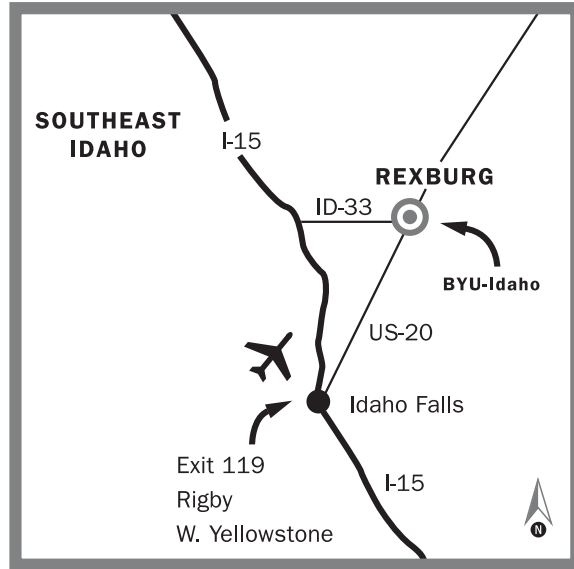

Maps

Brigham Young University-Idaho 2006-2007

KEY

① = Information Desk

Ⓥ = Visitor Parking

#	Name	Code	#	Name	Code
1	BYU-Idaho Stadium	STA	38	Thomas E. Ricks Memorial Gardens	TRG
1a	Outdoor Rental Center	ORC	39	Gordon B. Hinckley Bldg.	HIN
1b	Stadium Studio	STU	40	Construction Management Lab	CML
3	Eliza R. Snow Performing Arts Center	SNO	44	Auxiliary Services Bldg.	ASB
4	Jacob Spori Bldg.	SPO	45	Thomas E. Ricks Bldg.	RKS
5	Oscar A. Kirkham Bldg.	KRK	47	Ag. Engineering Bldg.	AGM
6	George S. Romney Sciences Bldg.	ROM	51	University Village (families)	UV
7	John L. Clarke Bldg.	CLK			
9	John W. Hart Physical Education Bldg.	HRT		Playfields	
10	David O. McKay Library	MCK	2	Stadium Track and Field	STF
11	Joseph Fielding Smith Bldg.	SMI	8	Tennis Courts, Lower	TCL
12	Smith Annex	SA	17	Hart Diamond	HTD
13	Perkins Hall (women)	PER	18	Hart Playfield	HTP
14	Kerr Hall (women)	KER	30	Tennis Courts, Upper	TCU
15	Barnes Hall (women)	BRN	41	Sand Volleyball Courts	SVC
19	Hyrum Manwaring Student Center (Bookstore, Food Service, Ticket Office)	MC	42	East Soccer Field	ESF
20	Chapman Hall (women)	CHP	43	Baseball Diamond	BBD
21	Lamprecht Hall	LAM	46	West Soccer Field	WSF
22	Ricks Hall (women)	RIC	48	Lower West Playfield	LWP
23	Heating Plant	HTG	49	Lower East Playfield	LEP
24	Biddulph Hall (men)	BID	50	Upper Playfield	UP
25	Rigby Hall (faculty offices)	RIG		Additional Off-campus Locations	
26	John Taylor Bldg.	TAY	52	University Stake Center, 95 E 7th South	
27	Spencer W. Kimball Student & Admin. Services Bldg.	KIM		Fourth Ward Meetinghouse, 166 S 1 East	4WD
28	Radio and Graphic Services Bldg.	RGS		Alumni & Friends Visitors' Center 16 E Main Street	ALM
29	Student Health & Counseling Center	SHC		Badger Creek Outdoor Learning Center, near Teton	BC1
31	Physical Plant Shop Bldg.	PPS		Campus Outdoor Center, 7th South	COC
32	Physical Plant Office Bldg.	PPO		Campus Outdoor Learning Center & Arboretum, 7th South	COL
33	Physical Plant Grounds Construction & Sign Shop	PPG		Henry's Fork Outdoor Learning Center, 5400 W Hwy 33	HFC
34	Vehicle Operations Service Station	VOS		Madison Memorial Hospital, 450 E. Main	HSP
35	Plumbing & Welding Shop	PWS		Livestock Center, 5400 W Hwy 33	LC
36	Mark Austin Technical & Engineering Bldg.	AUS		Natural Science Center, Island Park	NSC
37	Ezra Taft Benson Agricultural & Biological Sciences Bldg.	BEN		Teton Mountain Lodge, near Victor	TML
				Vocal Union Studio, 267 W 4 South	VU